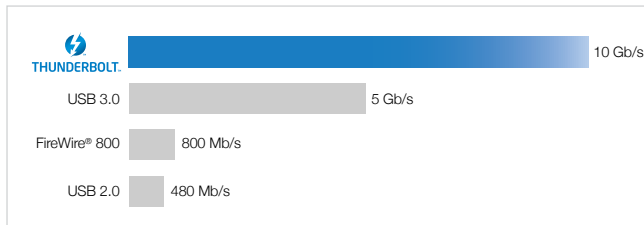

Stated transfer rates for Thunderbolt, FireWire, and USB 3.0 and USB 2.0 are based on published specifications from Intel®, Apple® and USB.org. Actual transfer rates will differ significantly based on system configuration. Performance testing by WD resulted in an average actual transfer rate for Thunderbolt of >250 MB/s on 6 TB systems and >225 MB/s on 4 TB systems.

Product Specifications

INTERFACE

Thunderbolt (x2)

DIMENSIONS

Height: 6.5 in (165 mm)
Depth: 6.2 in (157 mm)
Width: 3.9 in (99 mm)
Weight: 4 TB 4.73 lb (2.15 kg)
6 TB 4.98 lb (2.26 kg)
8 TB 5.07 lb (2.30 kg)

SYSTEM COMPATIBILITY

Mac OS® X 10.6.8 or higher

CAPACITIES AND MODELS

4 TB WDBUPB0040JSL
6 TB WDBUPB0060JSL
8 TB WDBUSK0080JSL
(includes cable)

PACKAGE CONTENTS

Dual-drive storage system with two Thunderbolt ports
AC adapter
WD Drive Utilities software
Quick install guide
(Thunderbolt cable sold separately for 4 TB and 6 TB models.)

LIMITED WARRANTY

3 years Worldwide

OPERATING SPECS

Data transfer rate¹: Thunderbolt 10 Gb/s (maximum)
Operating temperature: 5°C to 35°C
Non-op. temperature: -20°C to 65°C

¹ A Thunderbolt host and Thunderbolt certified cable are required to obtain maximum Thunderbolt transfer rates.

As used for storage capacity, one terabyte (TB) = one trillion bytes. Total accessible capacity varies depending on operating environment. As used for transfer rate or interface, megabyte per second (MB/s) = one million bytes per second, and gigabit per second (Gb/s) = one billion bits per second.

4178-705323-A02 Oct 2012